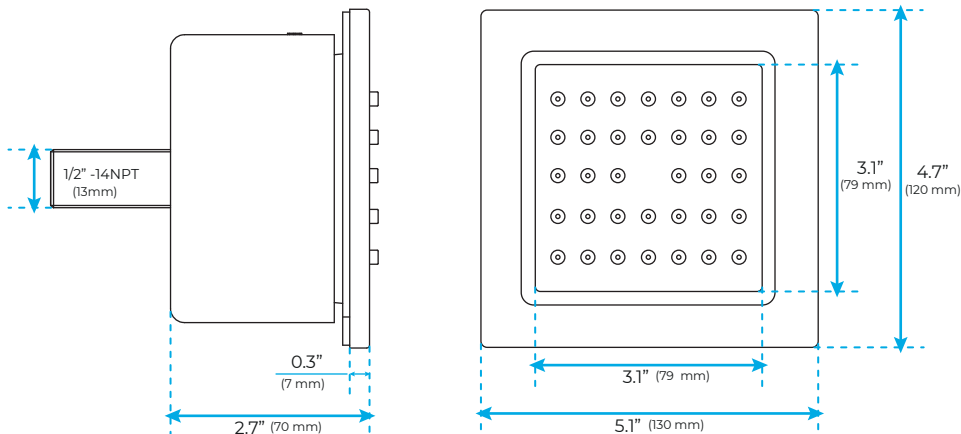

PHONE CONTROLLED CHROME LUXURIOUS THERMOSTATIC LED RECESSED CEILING MOUNT MUSICAL RAINFALL SHOWER SYSTEM WITH HAND SHOWER AND 6 JETTED BODY SPRAYS SPECIFICATIONS

Shower Panel /Hose Material: 304 Stainless Steel
 Shower Head Size: 900*300 mm
 Showerheads Install: Embedded Ceiling Mounted
 Concealed Mixer Install: Wall-Mounted
 LED Shower Head Functions: Rainfall, Waterfall, Mist, Water Column
 Water Pressure: 0.3 MPA
 Water Flow: 16L/min~28L/min
 Shower Accessories Material: Brass
 LED Light: Need to Connect Power
 LED Light Color: 64 Color
 Shower Hose Length: 1.5M
 AC: 100-265V 50/60Hz
 Music: Need Bluetooth

Kinds of color **64** temperature adjustable

WiFi
 Built-in WIFI
 Phone control color

Color software App install instruction download name: **Smart Life**

All dimensions and specifications are nominal and may vary. Use actual products for accuracy in critical situations.

Shower Mixer

Product shown is only for installation display purpose

Shower Mixer Connections

Hand Shower

Flow Rate: 2.0 GPM / 7.6 LPM

Spout

Body Jet

FEATURES

- Material: Brass
- Base Plate Height: 5-1/8"
- Base Plate Width: 5-1/8"
- Jet Surface Area: 3-1/8"
- Surface Depth: 1/4"
- Adjustment Angle: 5°
- Male NPT Connection: 1/2"
- Maximum Flow Rate: 2.5 GPM (9.5L/min) max @ 80 psi