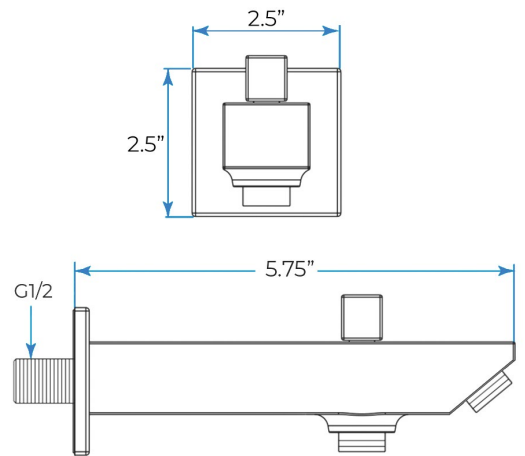

PHONE CONTROLLED CHROME LUXURIOUS THERMOSTATIC LED RECESSED CEILING MOUNT MUSICAL RAINFALL SHOWER SYSTEM WITH HAND SHOWER AND 6 JETTED BODY SPRAYS SPECIFICATIONS

Shower Panel /Hose Material: 304 Stainless Steel
 Shower Head Size: 900*300 mm
 Showerheads Install: Embedded Ceiling Mounted
 Concealed Mixer Install: Wall-Mounted
 LED Shower Head Functions: Rainfall, Waterfall, Mist, Water Column
 Water Pressure: 0.3 MPA
 Water Flow: 16L/min~28L/min
 Shower Accessories Material: Brass
 LED Light: Need to Connect Power
 LED Light Color: 64 Color
 Shower Hose Length: 1.5M
 AC: 100-265V 50/60Hz
 Music: Need Bluetooth

Shower Mixer

Product shown is only for installation display purpose

Shower Mixer Connections

Hand Shower

Flow Rate: 2.0 GPM / 7.6 LPM

Spout

Body Jet

FEATURES

- Material: Brass
- Base Plate Height: 5-1/8"
- Base Plate Width: 5-1/8"
- Jet Surface Area: 3-1/8"
- Surface Depth: 1/4"
- Adjustment Angle: 5°
- Male NPT Connection: 1/2"
- Maximum Flow Rate: 2.5 GPM (9.5L/min) max @ 80 psi