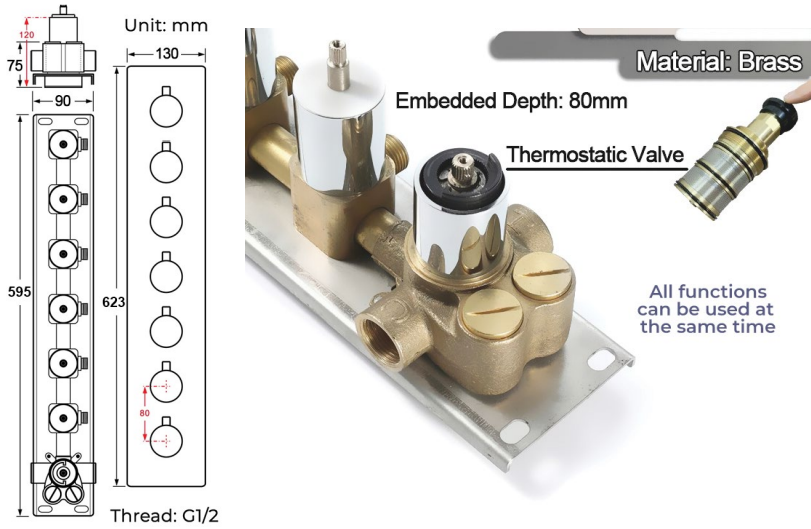

PHONE CONTROLLED CHROME LUXURIOUS THERMOSTATIC LED RECESSED CEILING MOUNT MUSICAL RAINFALL SHOWER SYSTEM WITH HAND SHOWER AND 6 JETTED BODY SPRAYS SPECIFICATIONS

Shower Panel /Hose Material: 304 Stainless Steel
 Shower Head Size: 900*300 mm
 Showerheads Install: Embedded Ceiling Mounted
 Concealed Mixer Install: Wall-Mounted
 LED Shower Head Functions: Rainfall, Waterfall, Mist, Water Column
 Water Pressure: 0.3 MPA
 Water Flow: 16L/min~28L/min
 Shower Accessories Material: Brass
 LED Light: Need to Connect Power
 LED Light Color: 64 Color
 Shower Hose Length: 1.5M
 AC: 100-265V 50/60Hz
 Music: Need Bluetooth

Kinds of color **64** temperature adjustable

WiFi
 Built-in WIFI
 Phone control color

Color software App install instruction download name: **Smart Life**

All dimensions and specifications are nominal and may vary. Use actual products for accuracy in critical situations.

Shower Mixer

Product shown is only for installation display purpose

Shower Mixer Connections

Hand Shower

Flow Rate: 2.0 GPM / 7.6 LPM

Spout

Body Jet

FEATURES

- Material: Brass
- Base Plate Height: 5-1/8"
- Base Plate Width: 5-1/8"
- Jet Surface Area: 3-1/8"
- Surface Depth: 1/4"
- Adjustment Angle: 5°
- Male NPT Connection: 1/2"
- Maximum Flow Rate: 2.5 GPM (9.5L/min) max @ 80 psi