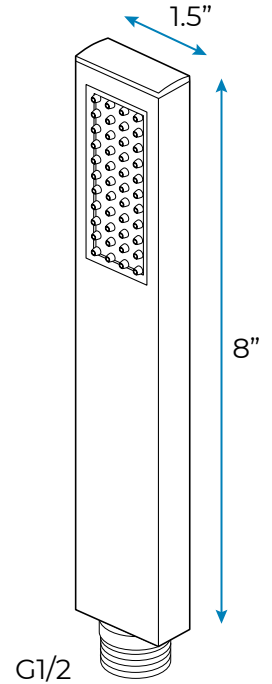

PHONE CONTROLLED CHROME LUXURIOUS THERMOSTATIC LED RECESSED CEILING MOUNT MUSICAL RAINFALL SHOWER SYSTEM WITH HAND SHOWER AND 6 JETTED BODY SPRAYS SPECIFICATIONS

Shower Panel /Hose Material: 304 Stainless Steel
 Shower Head Size: 900*300 mm
 Showerheads Install: Embedded Ceiling Mounted
 Concealed Mixer Install: Wall-Mounted
 LED Shower Head Functions: Rainfall, Waterfall, Mist, Water Column
 Water Pressure: 0.3 MPA
 Water Flow: 16L/min~28L/min
 Shower Accessories Material: Brass
 LED Light: Need to Connect Power
 LED Light Color: 64 Color
 Shower Hose Length: 1.5M
 AC: 100-265V 50/60Hz
 Music: Need Bluetooth

Shower Mixer

Product shown is only for installation display purpose

Shower Mixer Connections

Hand Shower

Flow Rate: 2.0 GPM / 7.6 LPM

Spout

Body Jet

FEATURES

- Material: Brass
- Base Plate Height: 5-1/8"
- Base Plate Width: 5-1/8"
- Jet Surface Area: 3-1/8"
- Surface Depth: 1/4"
- Adjustment Angle: 5°
- Male NPT Connection: 1/2"
- Maximum Flow Rate: 2.5 GPM (9.5L/min) max @ 80 psi