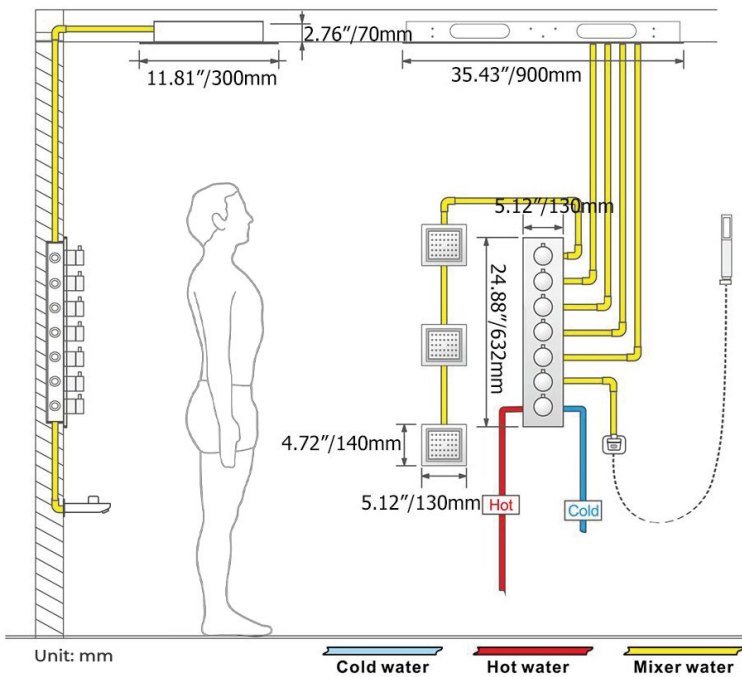

PHONE CONTROLLED CHROME LUXURIOUS THERMOSTATIC LED RECESSED CEILING MOUNT MUSICAL RAINFALL SHOWER SYSTEM WITH HAND SHOWER AND 6 JETTED BODY SPRAYS SPECIFICATIONS

Shower Panel /Hose Material: 304 Stainless Steel
 Shower Head Size: 900*300 mm
 Showerheads Install: Embedded Ceiling Mounted
 Concealed Mixer Install: Wall-Mounted
 LED Shower Head Functions: Rainfall, Waterfall, Mist, Water Column
 Water Pressure: 0.3 MPA
 Water Flow: 16L/min~28L/min
 Shower Accessories Material: Brass
 LED Light: Need to Connect Power
 LED Light Color: 64 Color
 Shower Hose Length: 1.5M
 AC: 100-265V 50/60Hz
 Music: Need Bluetooth

Kinds of color **64** temperature adjustable

WiFi
 Built-in WIFI
 Phone control color

Color software App install instruction download name: **Smart Life**

All dimensions and specifications are nominal and may vary. Use actual products for accuracy in critical situations.

Shower Mixer

Product shown is only for installation display purpose

Shower Mixer Connections

Hand Shower

Flow Rate: 2.0 GPM / 7.6 LPM

Spout

Body Jet

FEATURES

- Material: Brass
- Base Plate Height: 5-1/8"
- Base Plate Width: 5-1/8"
- Jet Surface Area: 3-1/8"
- Surface Depth: 1/4"
- Adjustment Angle: 5°
- Male NPT Connection: 1/2"
- Maximum Flow Rate: 2.5 GPM (9.5L/min) max @ 80 psi