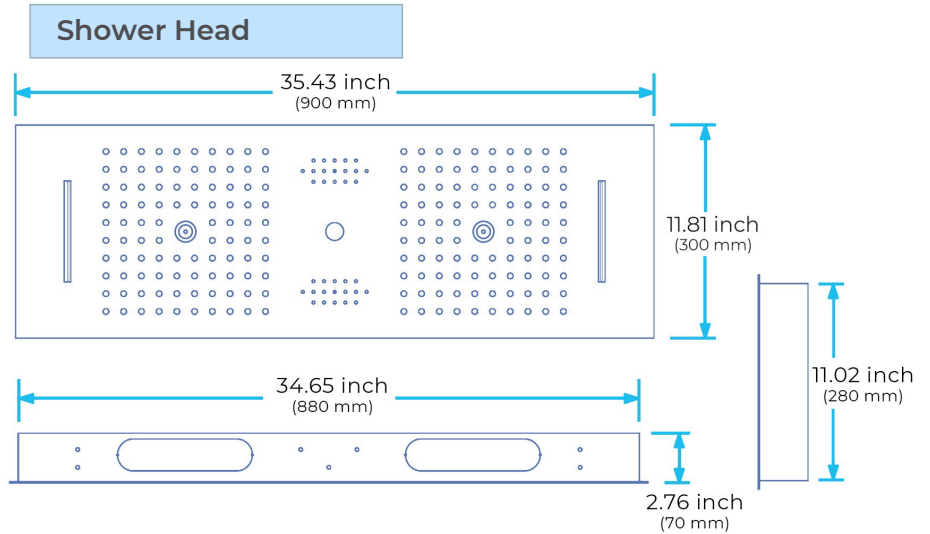

PHONE CONTROLLED CHROME LUXURIOUS THERMOSTATIC LED RECESSED CEILING MOUNT MUSICAL RAINFALL SHOWER SYSTEM WITH HAND SHOWER AND 6 JETTED BODY SPRAYS SPECIFICATIONS

Shower Panel /Hose Material: 304 Stainless Steel
 Shower Head Size: 900*300 mm
 Showerheads Install: Embedded Ceiling Mounted
 Concealed Mixer Install: Wall-Mounted
 LED Shower Head Functions: Rainfall, Waterfall, Mist, Water Column
 Water Pressure: 0.3 MPA
 Water Flow: 16L/min~28L/min
 Shower Accessories Material: Brass
 LED Light: Need to Connect Power
 LED Light Color: 64 Color
 Shower Hose Length: 1.5M
 AC: 100-265V 50/60Hz
 Music: Need Bluetooth

Kinds of color **64** temperature adjustable

WiFi
 Built-in WIFI
 Phone control color

Color software App install instruction download name: **Smart Life**

All dimensions and specifications are nominal and may vary. Use actual products for accuracy in critical situations.

Shower Mixer

Product shown is only for installation display purpose

Shower Mixer Connections

Hand Shower

Flow Rate: 2.0 GPM / 7.6 LPM

Spout

Body Jet

FEATURES

- Material: Brass
- Base Plate Height: 5-1/8"
- Base Plate Width: 5-1/8"
- Jet Surface Area: 3-1/8"
- Surface Depth: 1/4"
- Adjustment Angle: 5°
- Male NPT Connection: 1/2"
- Maximum Flow Rate: 2.5 GPM (9.5L/min) max @ 80 psi